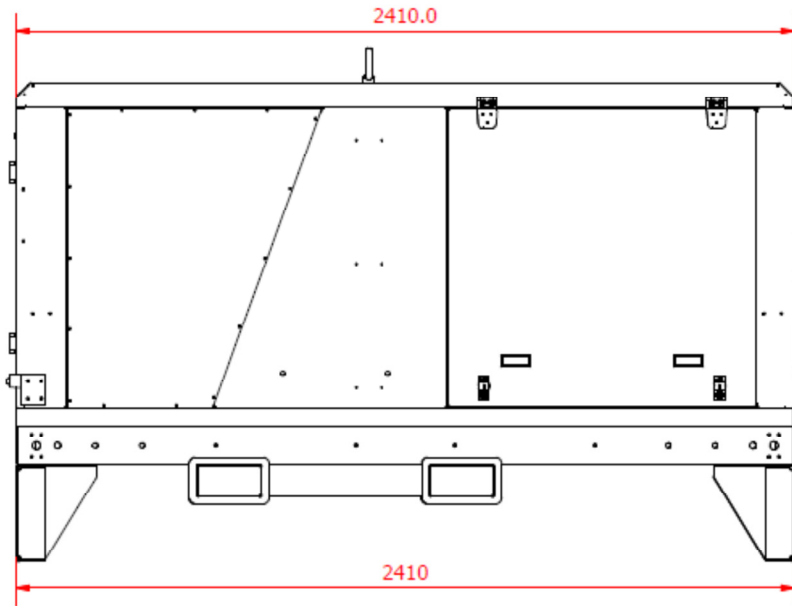

# Sigma 60 Dynamometer – Static Version

## Specifications:

Gearbox PTO Drive    Type 4 -  $\varnothing$ 57.5mm 22 Spline