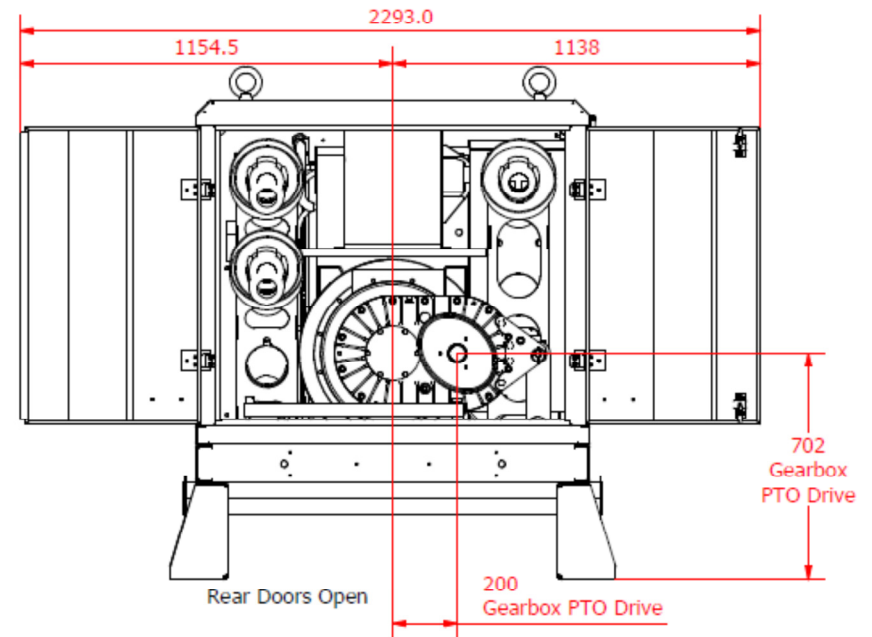

## Specifications:

Gearbox PTO Drive    Type 4 -  $\varnothing$ 57.5mm 22 Spline