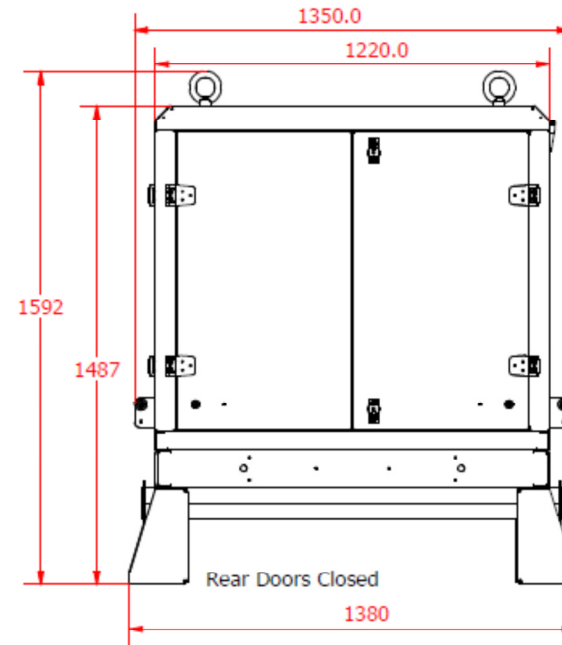

## Specifications:

Gearbox PTO Drive    Type 4 -  $\varnothing$ 57.5mm 22 Spline